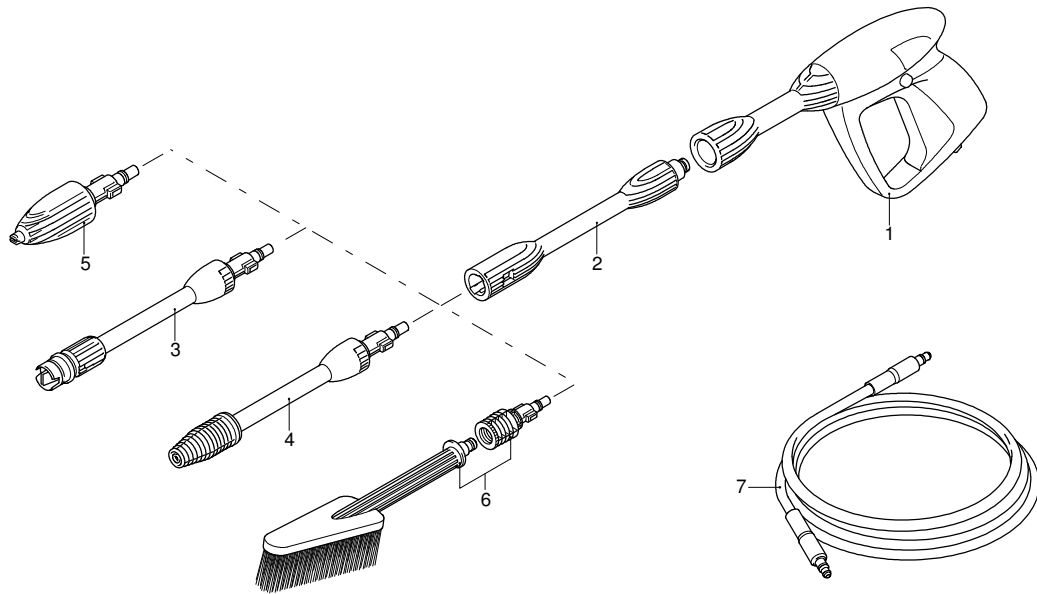

Model HW 111

Version:

Serial number:

Code: **13043**

07/12/2010

Validity	Pos.	Code	Description	Q
	1	3640240	Green guard	1
	2	3640200	Casing	1
	3	3640220	Handle	1
	4	3640340	Knob	1
	5	3082130	Water coupling kit	1
	6	3640290	Support	1
	7	3640580	Suction kit	1
	8	3640730	Delivery kit	1
	9	3640700	Electric pump assembly	1
	10	3640330	Support	1
	11	3640310	Conveyor	1
	12	3320910	Cover	1
	13	3640250	Plate	1
	14	3640260	Plate	1
	15	3640270	Lever	1
	16	3640280	Knob	1
	17	3640760	Wheel	2
	18	3640380	Tank	1
	19	3440720	Filter	1
	20	3640390	Plug	1
	21	3640680	Pipe	1
	22	3640370	Accessories carrier	1
	23	3640230	Handle	1
	24	3640980	Knob	1
	25	3640210	Base	1
	26	3320620	Cable	1
	27	3640750	Switch	1
	28	3320200	Cable gland	1
	29	3640720	TSS kit	1
	30	3640710	Piston + seals kit	1
	31	3640550	Water seal kit	1
	32	3640740	Detergent suction kit	1
	33	3082661	Fitting	1
	34	3640690	Screw kit	1
	35	3640331	Support	1
	36	3641000	Brush kit for motor	1

UN_CE_0579-MV

07/12/2010

Model HW 111

Version:

Serial number:

Code: **13043**

Validity	Pos.	Code	Description	Q
	1	3320152	Gun	1
	2	3320130	Extension	1
	3	3640650	Lance+lance head	1
	4	3320120	Lance+rotopower	1
	5	3640670	Lance head	1
	6	3640950	Fixed brush	1
	7	3640660	High pressure hose	1