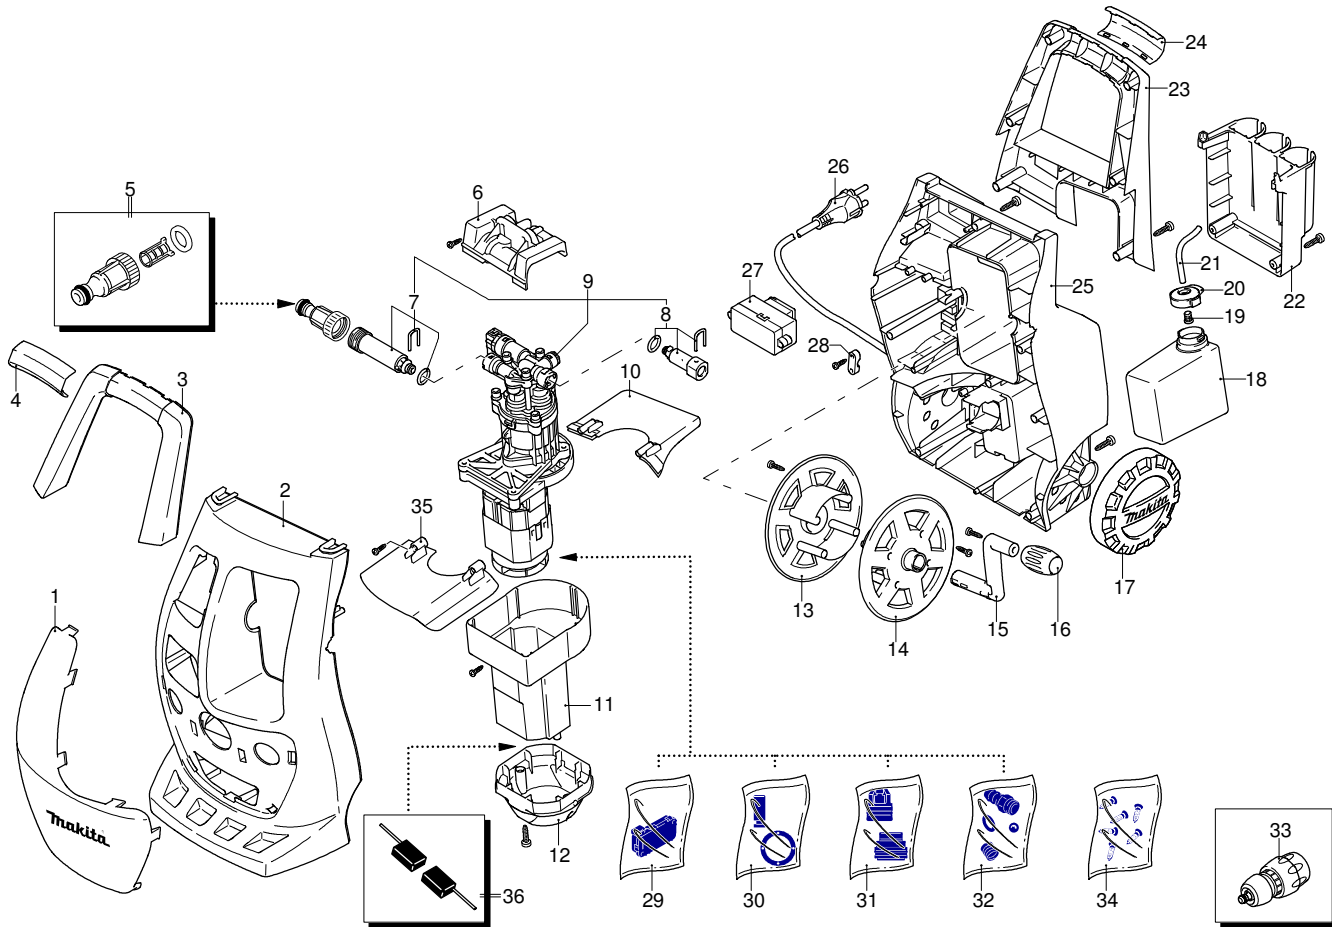

Model HW 111

Version:

Serial number:

Code: **13043**

07/12/2010

Validity	Pos.	Code	Description	Q
	1	3640240	Green guard	1
	2	3640200	Casing	1
	3	3640220	Handle	1
	4	3640340	Knob	1
	5	3082130	Water coupling kit	1
	6	3640290	Support	1
	7	3640580	Suction kit	1
	8	3640730	Delivery kit	1
	9	3640700	Electric pump assembly	1
	10	3640330	Support	1
	11	3640310	Conveyor	1
	12	3320910	Cover	1
	13	3640250	Plate	1
	14	3640260	Plate	1
	15	3640270	Lever	1
	16	3640280	Knob	1
	17	3640760	Wheel	2
	18	3640380	Tank	1
	19	3440720	Filter	1
	20	3640390	Plug	1
	21	3640680	Pipe	1
	22	3640370	Accessories carrier	1
	23	3640230	Handle	1
	24	3640980	Knob	1
	25	3640210	Base	1
	26	3320620	Cable	1
	27	3640750	Switch	1
	28	3320200	Cable gland	1
	29	3640720	TSS kit	1
	30	3640710	Piston + seals kit	1
	31	3640550	Water seal kit	1
	32	3640740	Detergent suction kit	1
	33	3082661	Fitting	1
	34	3640690	Screw kit	1
	35	3640331	Support	1
	36	3641000	Brush kit for motor	1

UN_CE_0579-MV

07/12/2010

Model HW 111

Version:

Serial number:

Code: **13043**

Validity	Pos.	Code	Description	Q
	1	3320152	Gun	1
	2	3320130	Extension	1
	3	3640650	Lance+lance head	1
	4	3320120	Lance+rotopower	1
	5	3640670	Lance head	1
	6	3640950	Fixed brush	1
	7	3640660	High pressure hose	1