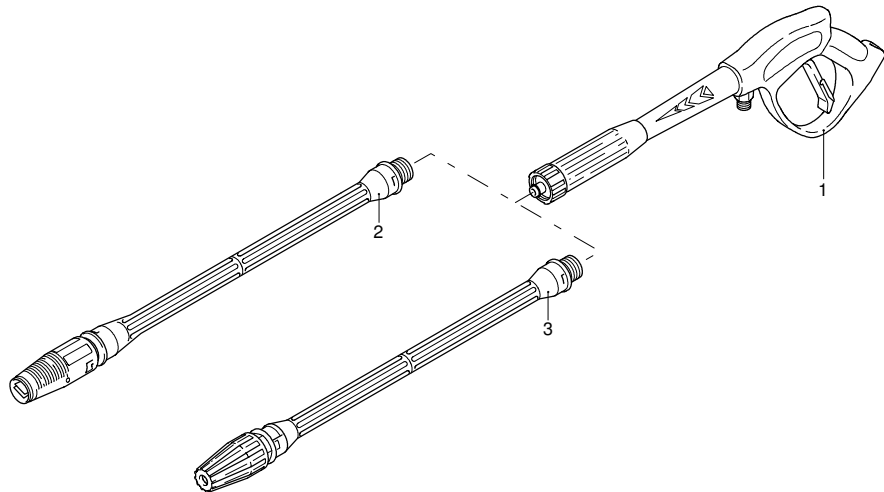

Validity	Pos.	Code	Description	Q
	1	41154	Gun	1
	2	40029	Lance+lance head	1
	3	40167	Lance+rotopower	1