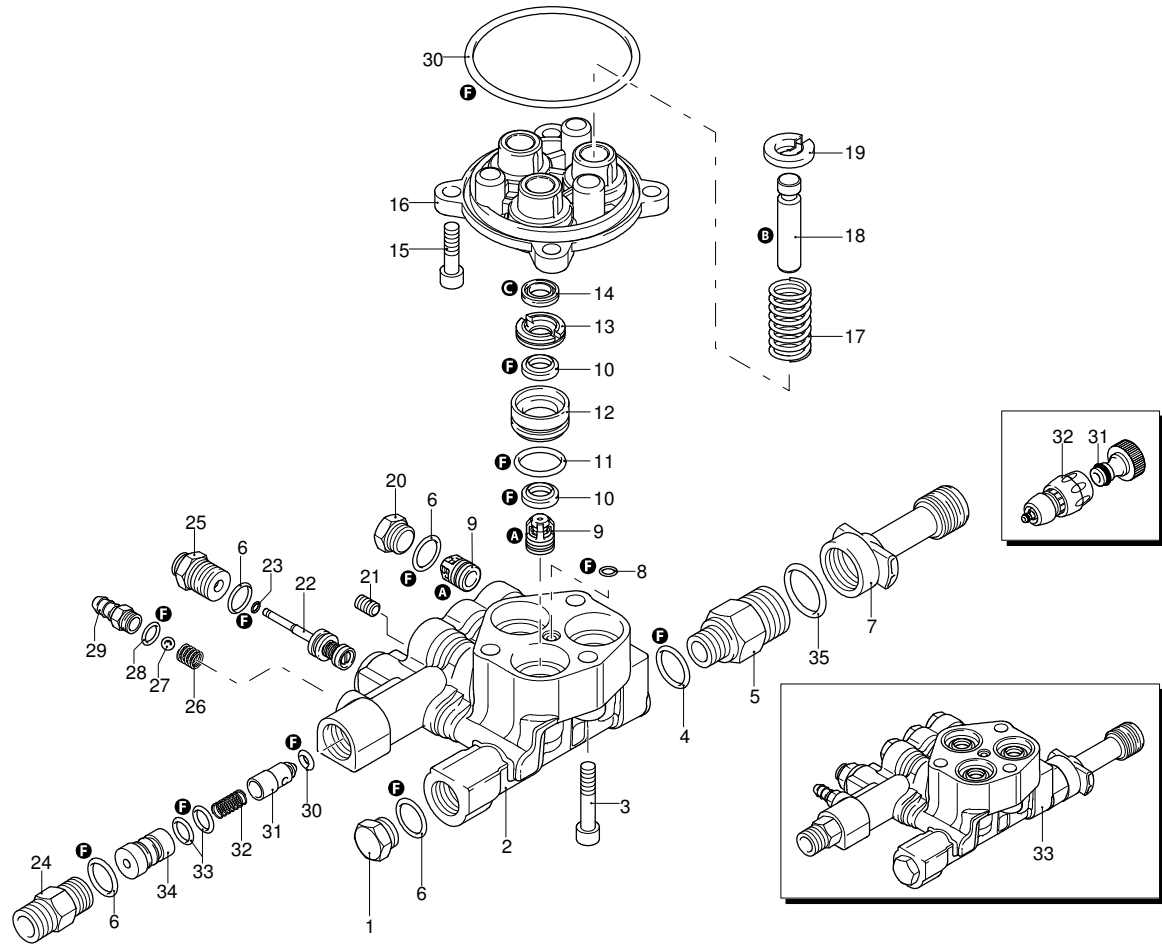

Model HW 140

Version:

Serial number:

Code: **13028**

07/12/2010

UN_CE_0764-NW

Validity	Pos.	Code	Description	Q
	1	3580020	Green casing	1
	2	3589000	Base assembly	1
	3	3580030	Green casing	1
	4	2320570	Screw	4
	5	3580070	Frame	1
	6	2060200	Screw	5
	7	3580250	Accessories carrier	1
	8	3580270	Support	2
	9	3580040	Support	1
	10	3580260	Support	2
	11	1462400	Stud bolt	4
	12	2900530	Spacer	2
	13	3580060	Frame	1
	14	480650	Washer	8
	15	480640	Nut	8
	16	3580370	Guard	1
	17	2180080	Axle	2
	18	1680890	Washer	2
	19	3580280	Wheel	2
	20	1680880	Washer	2
	21	3580170	Guard	2
	22	3580050	Accessories carrier	1
	23	3580010	Base	2
	24	2900220	Knob	2
	25	2180330	Rubber foot	2
	26	2180130	Tank	2
	27	2000230	Filter	2
	28	3580190	Plug	2
	29	3580300	Detergent hose	2
	30	50037	Screw	2
	31	50019	Knob	2
	32	2360900	Accessories carrier	2
	33	3580290	Detergent hose	1
	34	2000110	Screw	3
	35	3440190	Detergent regulator	1
	36	2600100	Cable gland	1
	37	2100300	Screw	15

07/12/2010

Model HW 140

Version:

Serial number:

Code: **13028**

UN_CE_0763-NW

Validity	Pos.	Code	Description	Q
	1	1980740	Plug	1
	2	2900430	Head	1
	3	800220	Screw	3
	4	820510	O-ring	4
	5	3580320	Fitting	1
	6	740290	O-ring	6
	7	2440200	Extension	1
	8	480560	O-ring	1
	9	2849051	Valve	6
	10	2200141	Water seal	6
	11	770590	O-ring	3
	12	2840550	Bushing	3
	13	2840540	Bushing	3
	14	1683500	Oil seal	3
	15	2900500	Screw	4
	16	2900020	Piston guide	1
	17	2901170	Spring	3
	18	2840530	Piston	3
	19	2840050	Ring	3
	20	2840130	Plug	3
	21	2840470	Screw	1
	22	2909005	Spring assembly	1
	23	1120680	O-ring	1
	24	2900120	Fitting	1
	25	2900130	Plug	1
	26	1560520	Spring	1
	27	1250280	Ball	1
	28	480480	O-ring	1
	29	1982520	Hose tail	1
	30	3040270	O-ring	1
	31	3082130	Water coupling kit	1
	32	40086	Fitting	1
	33	2909134	Head assembly	1
	34	2901060	Injector	1
	35	2440230	O-ring	1
	A	2233	Valve kit	1
	B	2313	Piston kit	1
	C	42124	Oil seal kit	1
	F	42438	Gasket kit	1