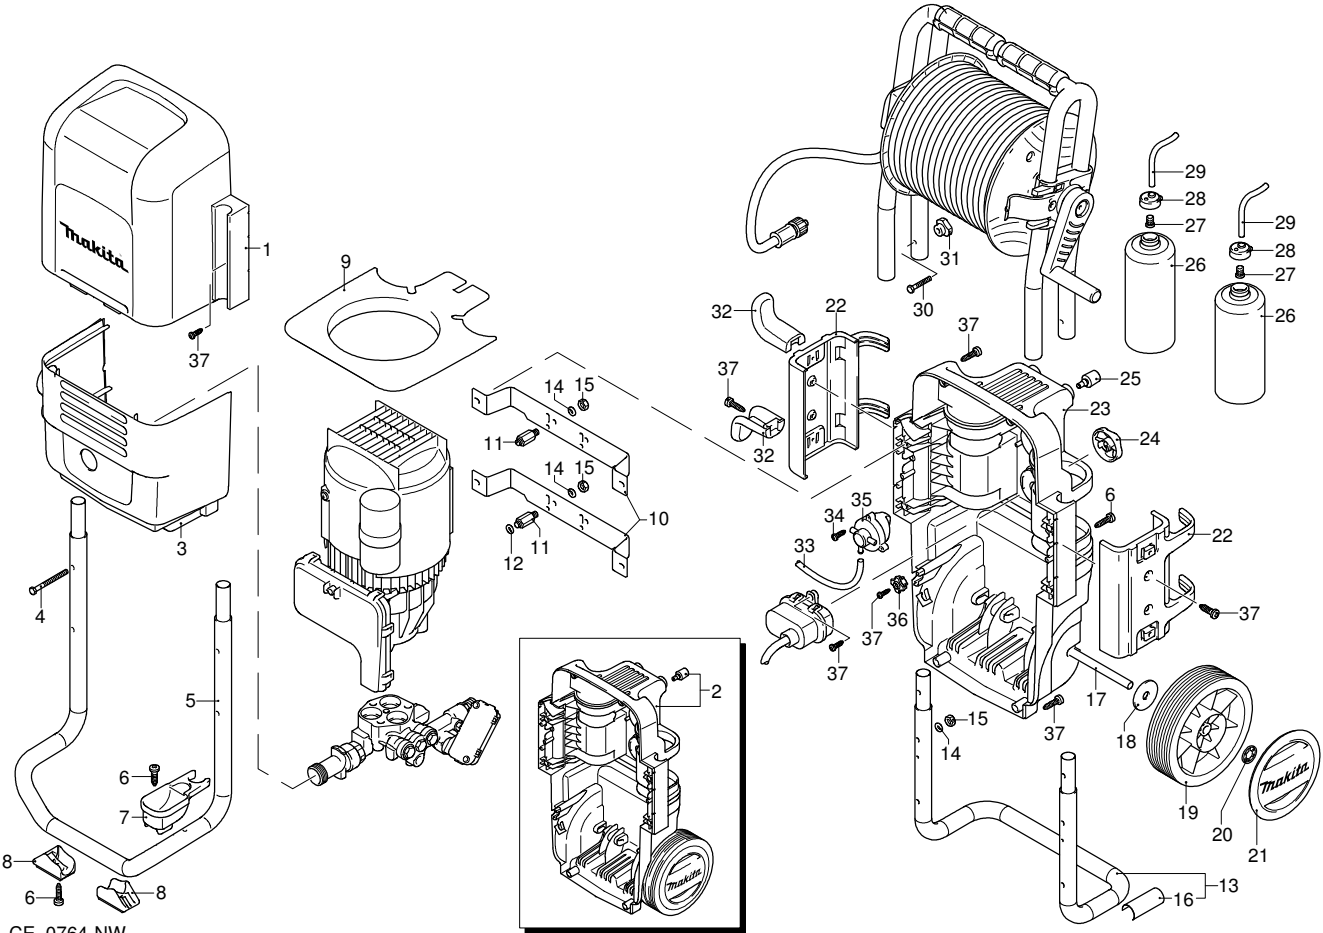

Model HW 140

Version:

Serial number:

Code: **13028**

07/12/2010

UN_CE_0764-NW

Validity	Pos.	Code	Description	Q
	1	3580020	Green casing	1
	2	3589000	Base assembly	1
	3	3580030	Green casing	1
	4	2320570	Screw	4
	5	3580070	Frame	1
	6	2060200	Screw	5
	7	3580250	Accessories carrier	1
	8	3580270	Support	2
	9	3580040	Support	1
	10	3580260	Support	2
	11	1462400	Stud bolt	4
	12	2900530	Spacer	2
	13	3580060	Frame	1
	14	480650	Washer	8
	15	480640	Nut	8
	16	3580370	Guard	1
	17	2180080	Axle	2
	18	1680890	Washer	2
	19	3580280	Wheel	2
	20	1680880	Washer	2
	21	3580170	Guard	2
	22	3580050	Accessories carrier	1
	23	3580010	Base	2
	24	2900220	Knob	2
	25	2180330	Rubber foot	2
	26	2180130	Tank	2
	27	2000230	Filter	2
	28	3580190	Plug	2
	29	3580300	Detergent hose	2
	30	50037	Screw	2
	31	50019	Knob	2
	32	2360900	Accessories carrier	2
	33	3580290	Detergent hose	1
	34	2000110	Screw	3
	35	3440190	Detergent regulator	1
	36	2600100	Cable gland	1
	37	2100300	Screw	15

Model HW 140

Version:

Serial number:

Code: **13028**

07/12/2010

UN_CE_0762-NW

Validity	Pos.	Code	Description	Q
	1	2909209	Box	1
	2	2900170	Bearing	1
	3	2900040	Wobble plate	1
	4	1780490	Bearing	1
	5	1460530	Oil seal	1
	6	2320830	Screw	4
	7	2900010	Pump body	1
	8	1460590	Bearing	1
	9	1460040	Shield	1
	10	1461200	Oil seal	1
	11	394280	O-ring	1
	12	1460370	Fan	1
	13	1460340	Conveyor	1
	14	2900980	Capacitor	1
	15	1460460	Screw	2
	16	2900970	Capacitor	1
	17	1760450	Cable	1
	18	660170	O-ring	1
	19	2900750	Box	1
	20	1262400	Washer	1
	21	2020570	Screw	3
	22	2900760	Cover	1
	23	2022200	Fork	2
	24	2029753	TSS box assembly	1
	25	44111	Motor	1
	26	1680960	Washer	2