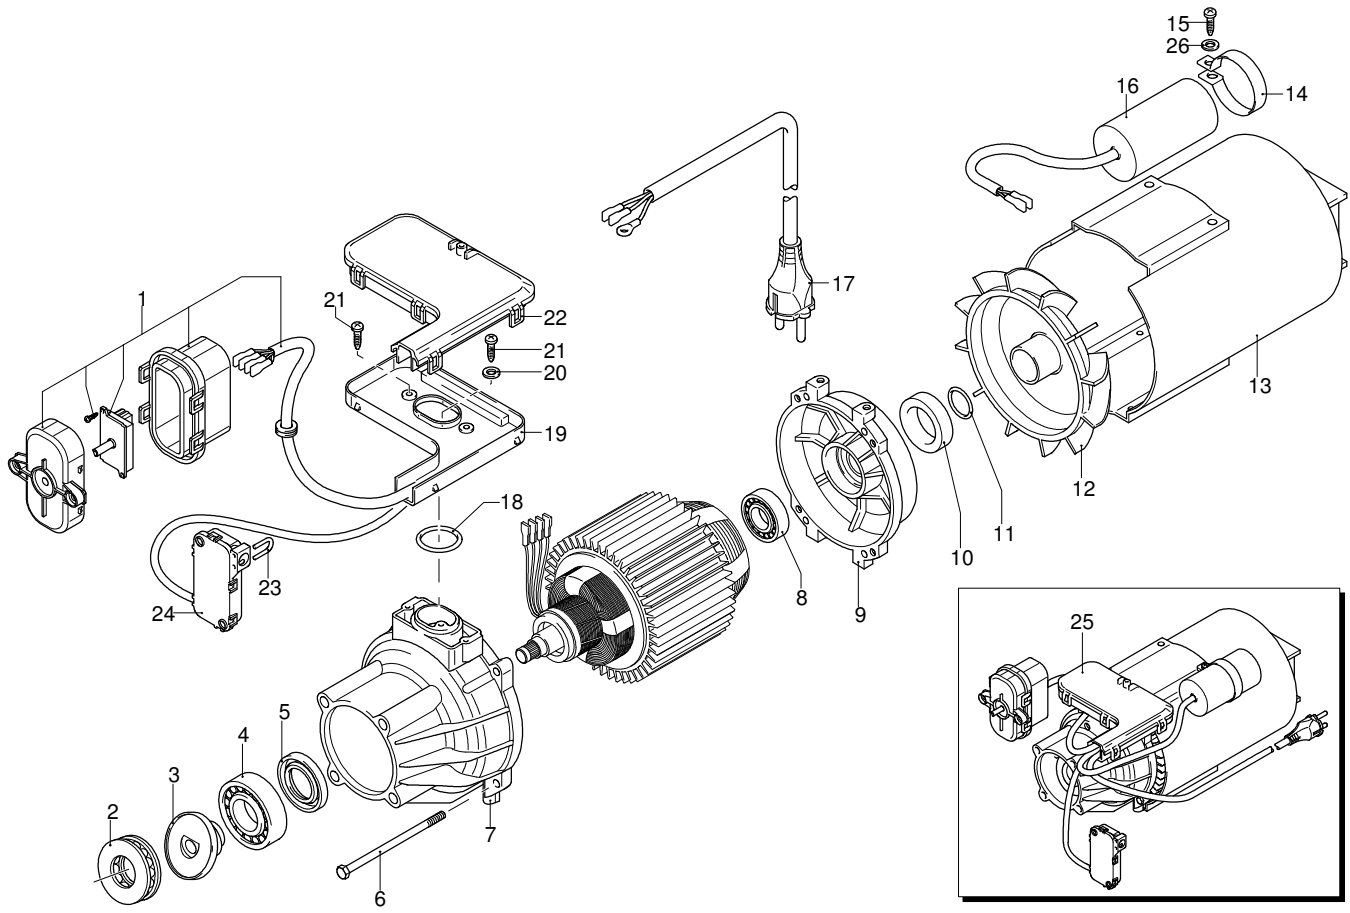

07/12/2010

Model HW 140

Version:

Serial number:

Code: **13028**

UN_CE_0763-NW

Validity	Pos.	Code	Description	Q
	1	1980740	Plug	1
	2	2900430	Head	1
	3	800220	Screw	3
	4	820510	O-ring	4
	5	3580320	Fitting	1
	6	740290	O-ring	6
	7	2440200	Extension	1
	8	480560	O-ring	1
	9	2849051	Valve	6
	10	2200141	Water seal	6
	11	770590	O-ring	3
	12	2840550	Bushing	3
	13	2840540	Bushing	3
	14	1683500	Oil seal	3
	15	2900500	Screw	4
	16	2900020	Piston guide	1
	17	2901170	Spring	3
	18	2840530	Piston	3
	19	2840050	Ring	3
	20	2840130	Plug	3
	21	2840470	Screw	1
	22	2909005	Spring assembly	1
	23	1120680	O-ring	1
	24	2900120	Fitting	1
	25	2900130	Plug	1
	26	1560520	Spring	1
	27	1250280	Ball	1
	28	480480	O-ring	1
	29	1982520	Hose tail	1
	30	3040270	O-ring	1
	31	3082130	Water coupling kit	1
	32	40086	Fitting	1
	33	2909134	Head assembly	1
	34	2901060	Injector	1
	35	2440230	O-ring	1
	A	2233	Valve kit	1
	B	2313	Piston kit	1
	C	42124	Oil seal kit	1
	F	42438	Gasket kit	1

Model HW 140

Version:

Serial number:

Code: **13028**

07/12/2010

UN_CE_0762-NW

Validity	Pos.	Code	Description	Q
	1	2909209	Box	1
	2	2900170	Bearing	1
	3	2900040	Wobble plate	1
	4	1780490	Bearing	1
	5	1460530	Oil seal	1
	6	2320830	Screw	4
	7	2900010	Pump body	1
	8	1460590	Bearing	1
	9	1460040	Shield	1
	10	1461200	Oil seal	1
	11	394280	O-ring	1
	12	1460370	Fan	1
	13	1460340	Conveyor	1
	14	2900980	Capacitor	1
	15	1460460	Screw	2
	16	2900970	Capacitor	1
	17	1760450	Cable	1
	18	660170	O-ring	1
	19	2900750	Box	1
	20	1262400	Washer	1
	21	2020570	Screw	3
	22	2900760	Cover	1
	23	2022200	Fork	2
	24	2029753	TSS box assembly	1
	25	44111	Motor	1
	26	1680960	Washer	2